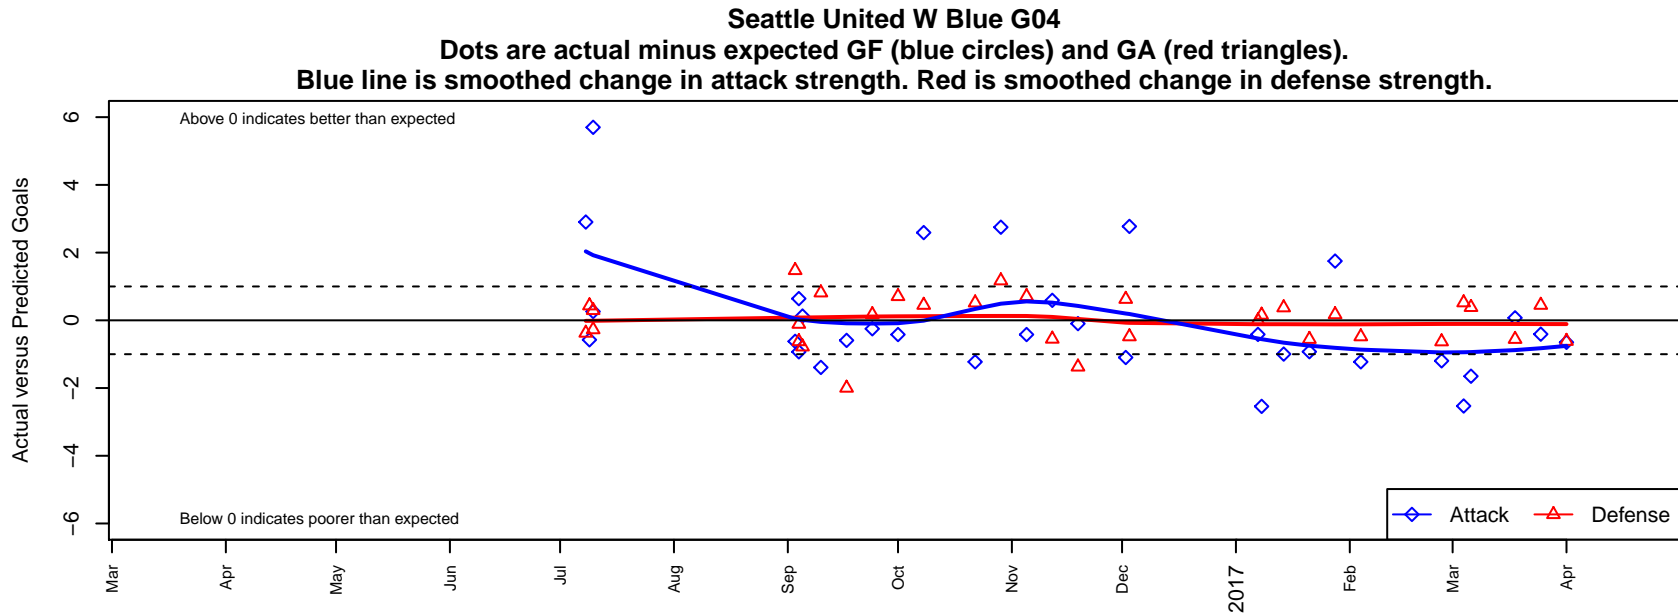

# Seattle United W Blue G04

Seattle United Regional  
 Seattle, WA  
 G04 total strength=958  
 attack=1.42 defense=2.1  
 fall league = NPSL Div 1 (04) U13  
 spr league = Spr NPSL (04) Div 2 U13

alt names used:  
 Seattle United West G04 Blue  
 SEATTLE UNITED WEST G04 BLUE (UNITED  
 SU West G04 Blue  
 Seattle United West G04 Blue  
 Seattle United West G04 Blue

Venues played:  
 2016 Seattle United Cup GU13 Gold  
 2016 SX Cup U13 Metro – Tier 2 U13  
 2016 NPSL Division 1 (04) U13  
 2016 Founders Cup G04 Div A  
 2016 Spr NPSL (04) Division 2 U13

**attack and defense variance (black dot)  
relative to other teams  
and top 10 in region**