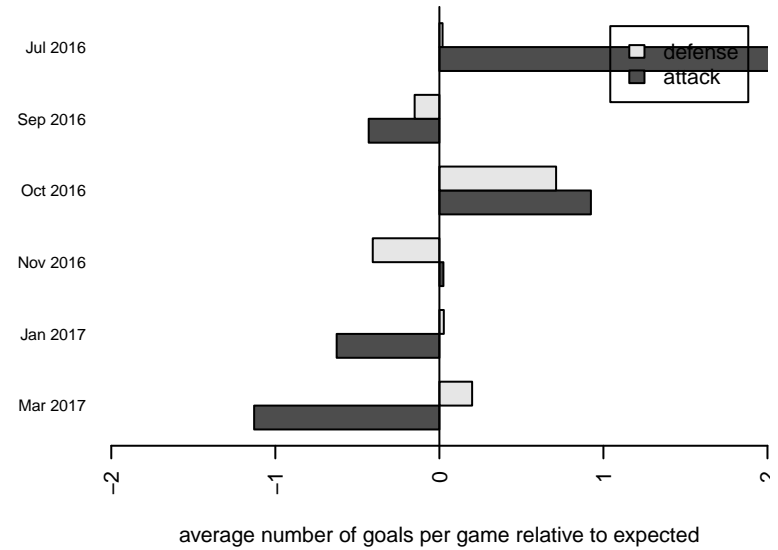

Performance relative to 13 month average