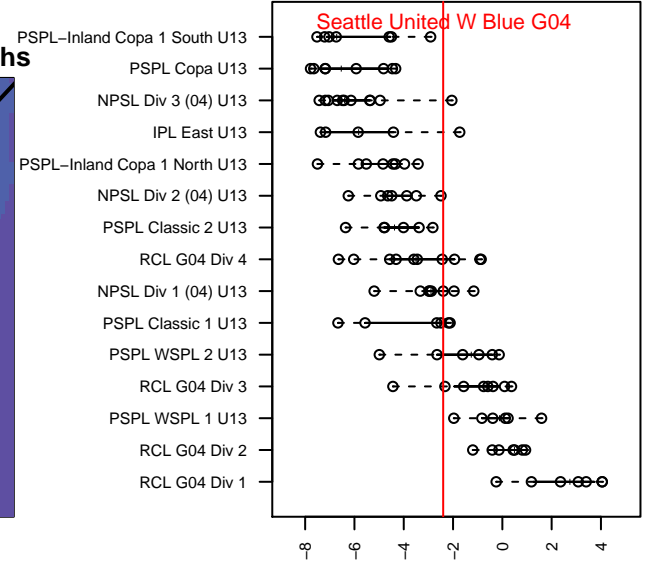

**attack and defense rating
relative to others at age
and all opponents in last 13 months**